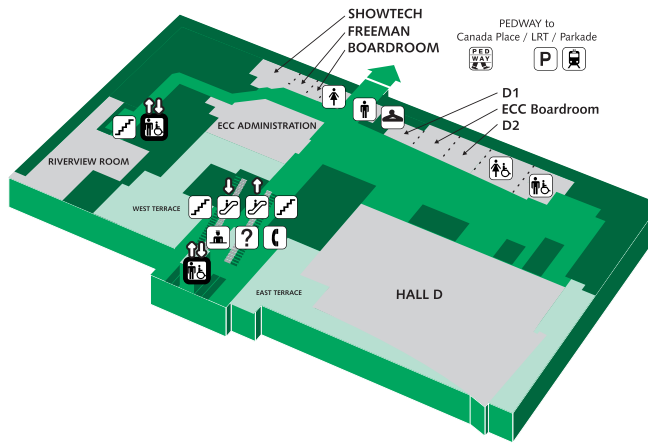

Jasper Avenue

Pedway Level

- D1
- ECC Boardroom
- D2

Assembly Level

- D - Support Room
- E - Ticket Office
- F - Salon F

Meetings Level

- Salons 1-20

Legend

- Banquet Office / Business Services
- Coat Check
- Elevator
- Entrance / Exit
- Escalator down
- Escalator up
- Handicap Access
- Information
- Loading Dock
- LRT
- Parking
- Pedway
- Security
- Stairs
- Taxi / Bus
- Telephone
- Washroom Ladies
- Washroom Ladies Handicap Access
- Washroom Mens
- Washroom Mens Handicap Access
- You Are Here