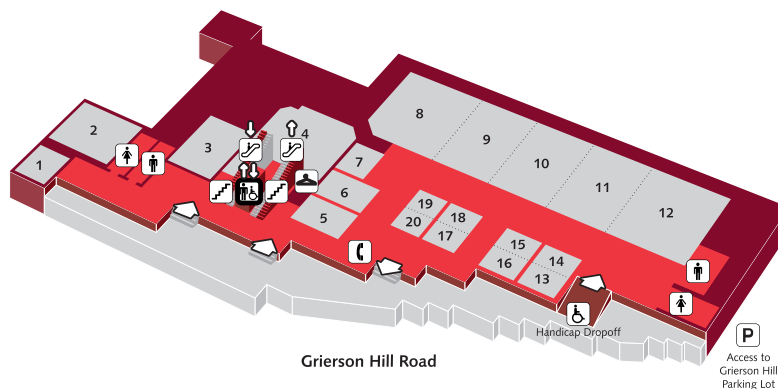

Jasper Avenue

Pedway Level

- D1
- ECC Boardroom
- D2

Assembly Level

- D - Support Room
- E - Ticket Office
- F - Salon F

Meetings Level

- Salons 1-20

Legend

- Banquet Office / Business Services
- Coat Check
- Elevator
- Entrance / Exit
- Escalator down
- Escalator up
- Handicap Access
- Information
- Loading Dock
- LRT
- Parking
- Pedway
- Security
- Stairs
- Taxi / Bus
- Telephone
- Washroom Ladies
- Washroom Ladies Handicap Access
- Washroom Mens
- Washroom Mens Handicap Access
- You Are Here