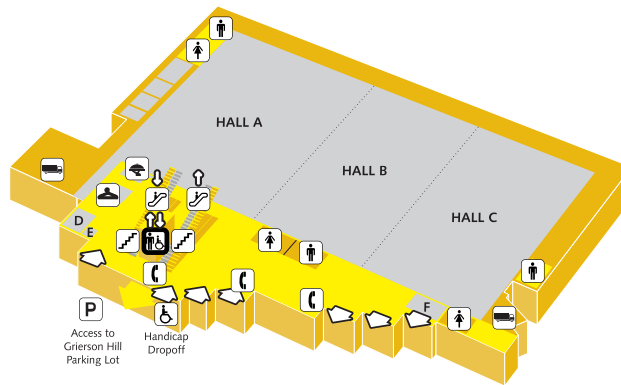

Jasper Avenue

Pedway Level

- D1
- ECC Boardroom
- D2

Assembly Level

- D - Support Room
- E - Ticket Office
- F - Salon F

Meetings Level

- Salons 1-20

Legend

- Banquet Office / Business Services
- Coat Check
- Elevator
- Entrance / Exit
- Escalator down
- Escalator up
- Handicap Access
- Information
- Loading Dock
- LRT
- Parking
- Pedway
- Security
- Stairs
- Taxi / Bus
- Telephone
- Washroom Ladies
- Washroom Ladies Handicap Access
- Washroom Mens
- Washroom Mens Handicap Access
- You Are Here