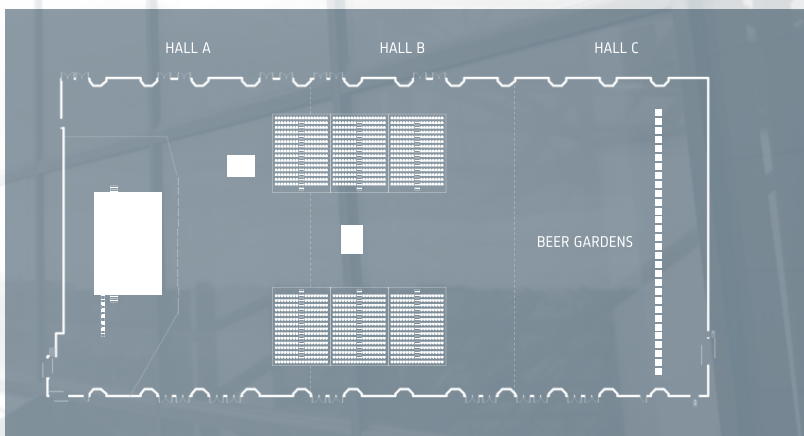

Seating and Capacity

The majority of concerts at the venue are general admission with capacity for 5,000.

Reserved seating is available (client must provide labeling). The Edmonton Convention Centre will create floor plans for clients when required.

Bleacher Seating

Each section contains 2 bleachers (1st bleacher, no stairs, 154 chairs, 19'Wx40'L, 15'H – 2nd bleacher, stairs, 114 chairs, 14'Wx40'Lx15'H)

THANK YOU FOR CONSIDERING
EDMONTON FOR YOUR
UPCOMING EVENT.