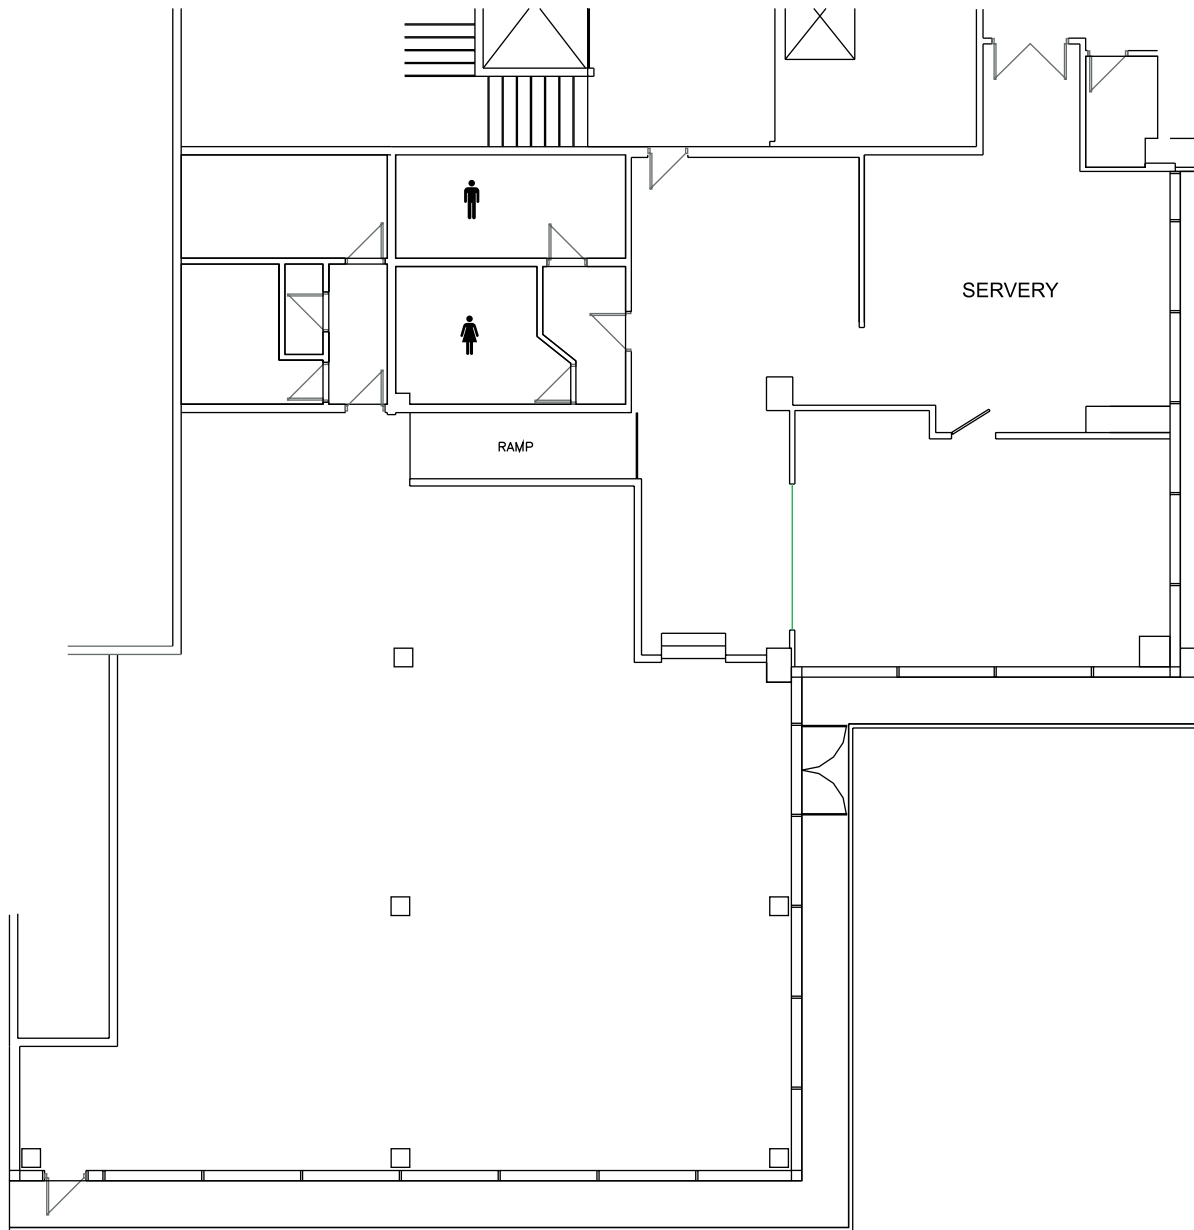

RIVERVIEW ROOM

RIVERVIEW ROOM

ROOM	HEIGHT (ft)	DIMENSIONS (ft)	AREA (ft ²)	AREA (m ²)	BANQUET	RECEPTION
Riverview	8		3,860		130	200